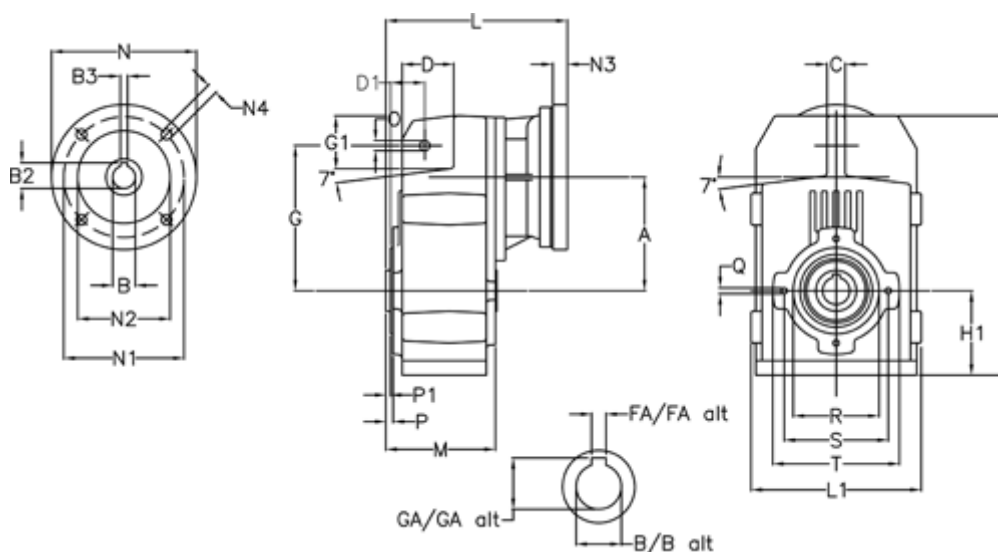

Article number: 29560201004245
 Description: Shaft mounted gear
 A202H30-10-P112B5

Measures

A = 125.00	FA = 8	M = 120.0	Q = M8x15
B = 30	G = 160	N = 250	R = 95
B1 = 28	G1 = 58.0	N1 = 215	S = 115
B2 = 31.3	GA = 33.3	N2 = 180	T = 140
B3 = 8	H = 286.0	N4 = M12x16	
C = 20	H1 = 92.5	O = 11	
D = 57.0	L = 227.0	P = 5.0	
D1 = 40.0	L1 = 188	P1 = 3.0	